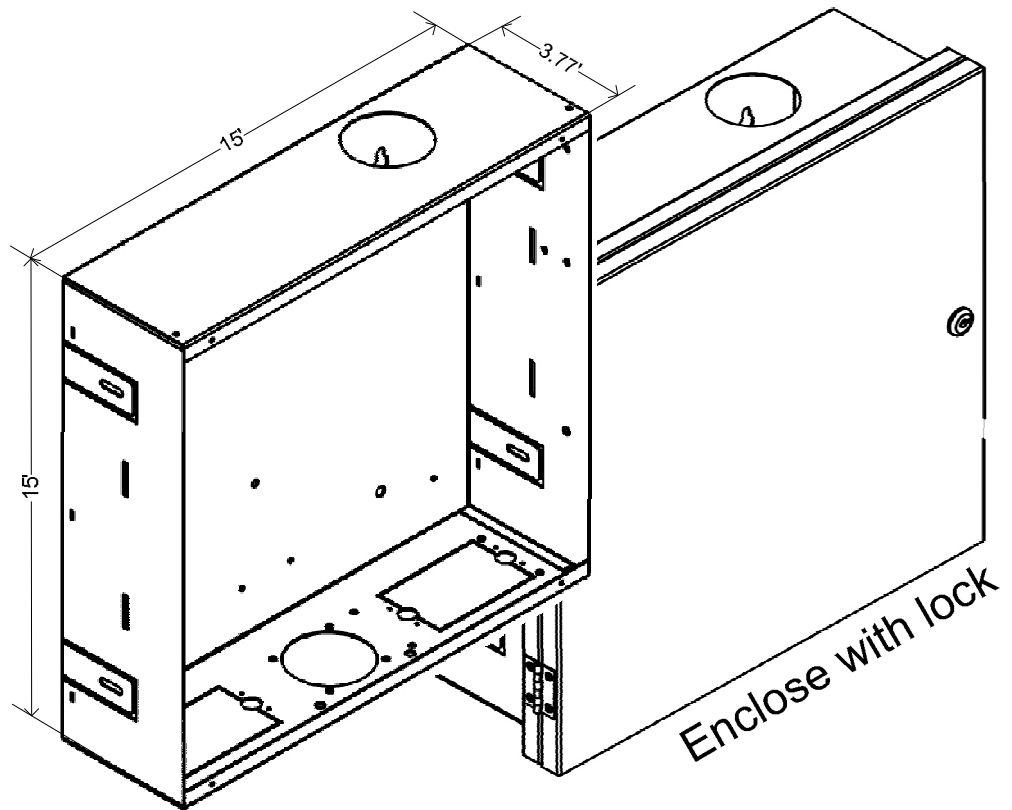

EE408BOX

Features and Benefits:

- Universal J-Box with Plastic Mounting Bracket (6) with easy ON-OFF devices
- Access Control Module Setting
- Alarm Zone Expanders Setting
- Any type power supply & back-up battery setting
- CCTV accessories mounting and J-Connection
- All type Cable and connection setting
- For EESGI Products Setting:

eTimer / EE679T
 eVoxcon/EE508VIF
 EE532EXP
 EE515PWA
 Detmax/EE778
 ePower Relay/
 EE778PRM
 And more

Specification:

Size: 15' X 15' X 3.77'
 Weight: 11.2 lb
 Rating: Steel, Mild
 Color: White

3D View

Universal Bracket Mounted Inside